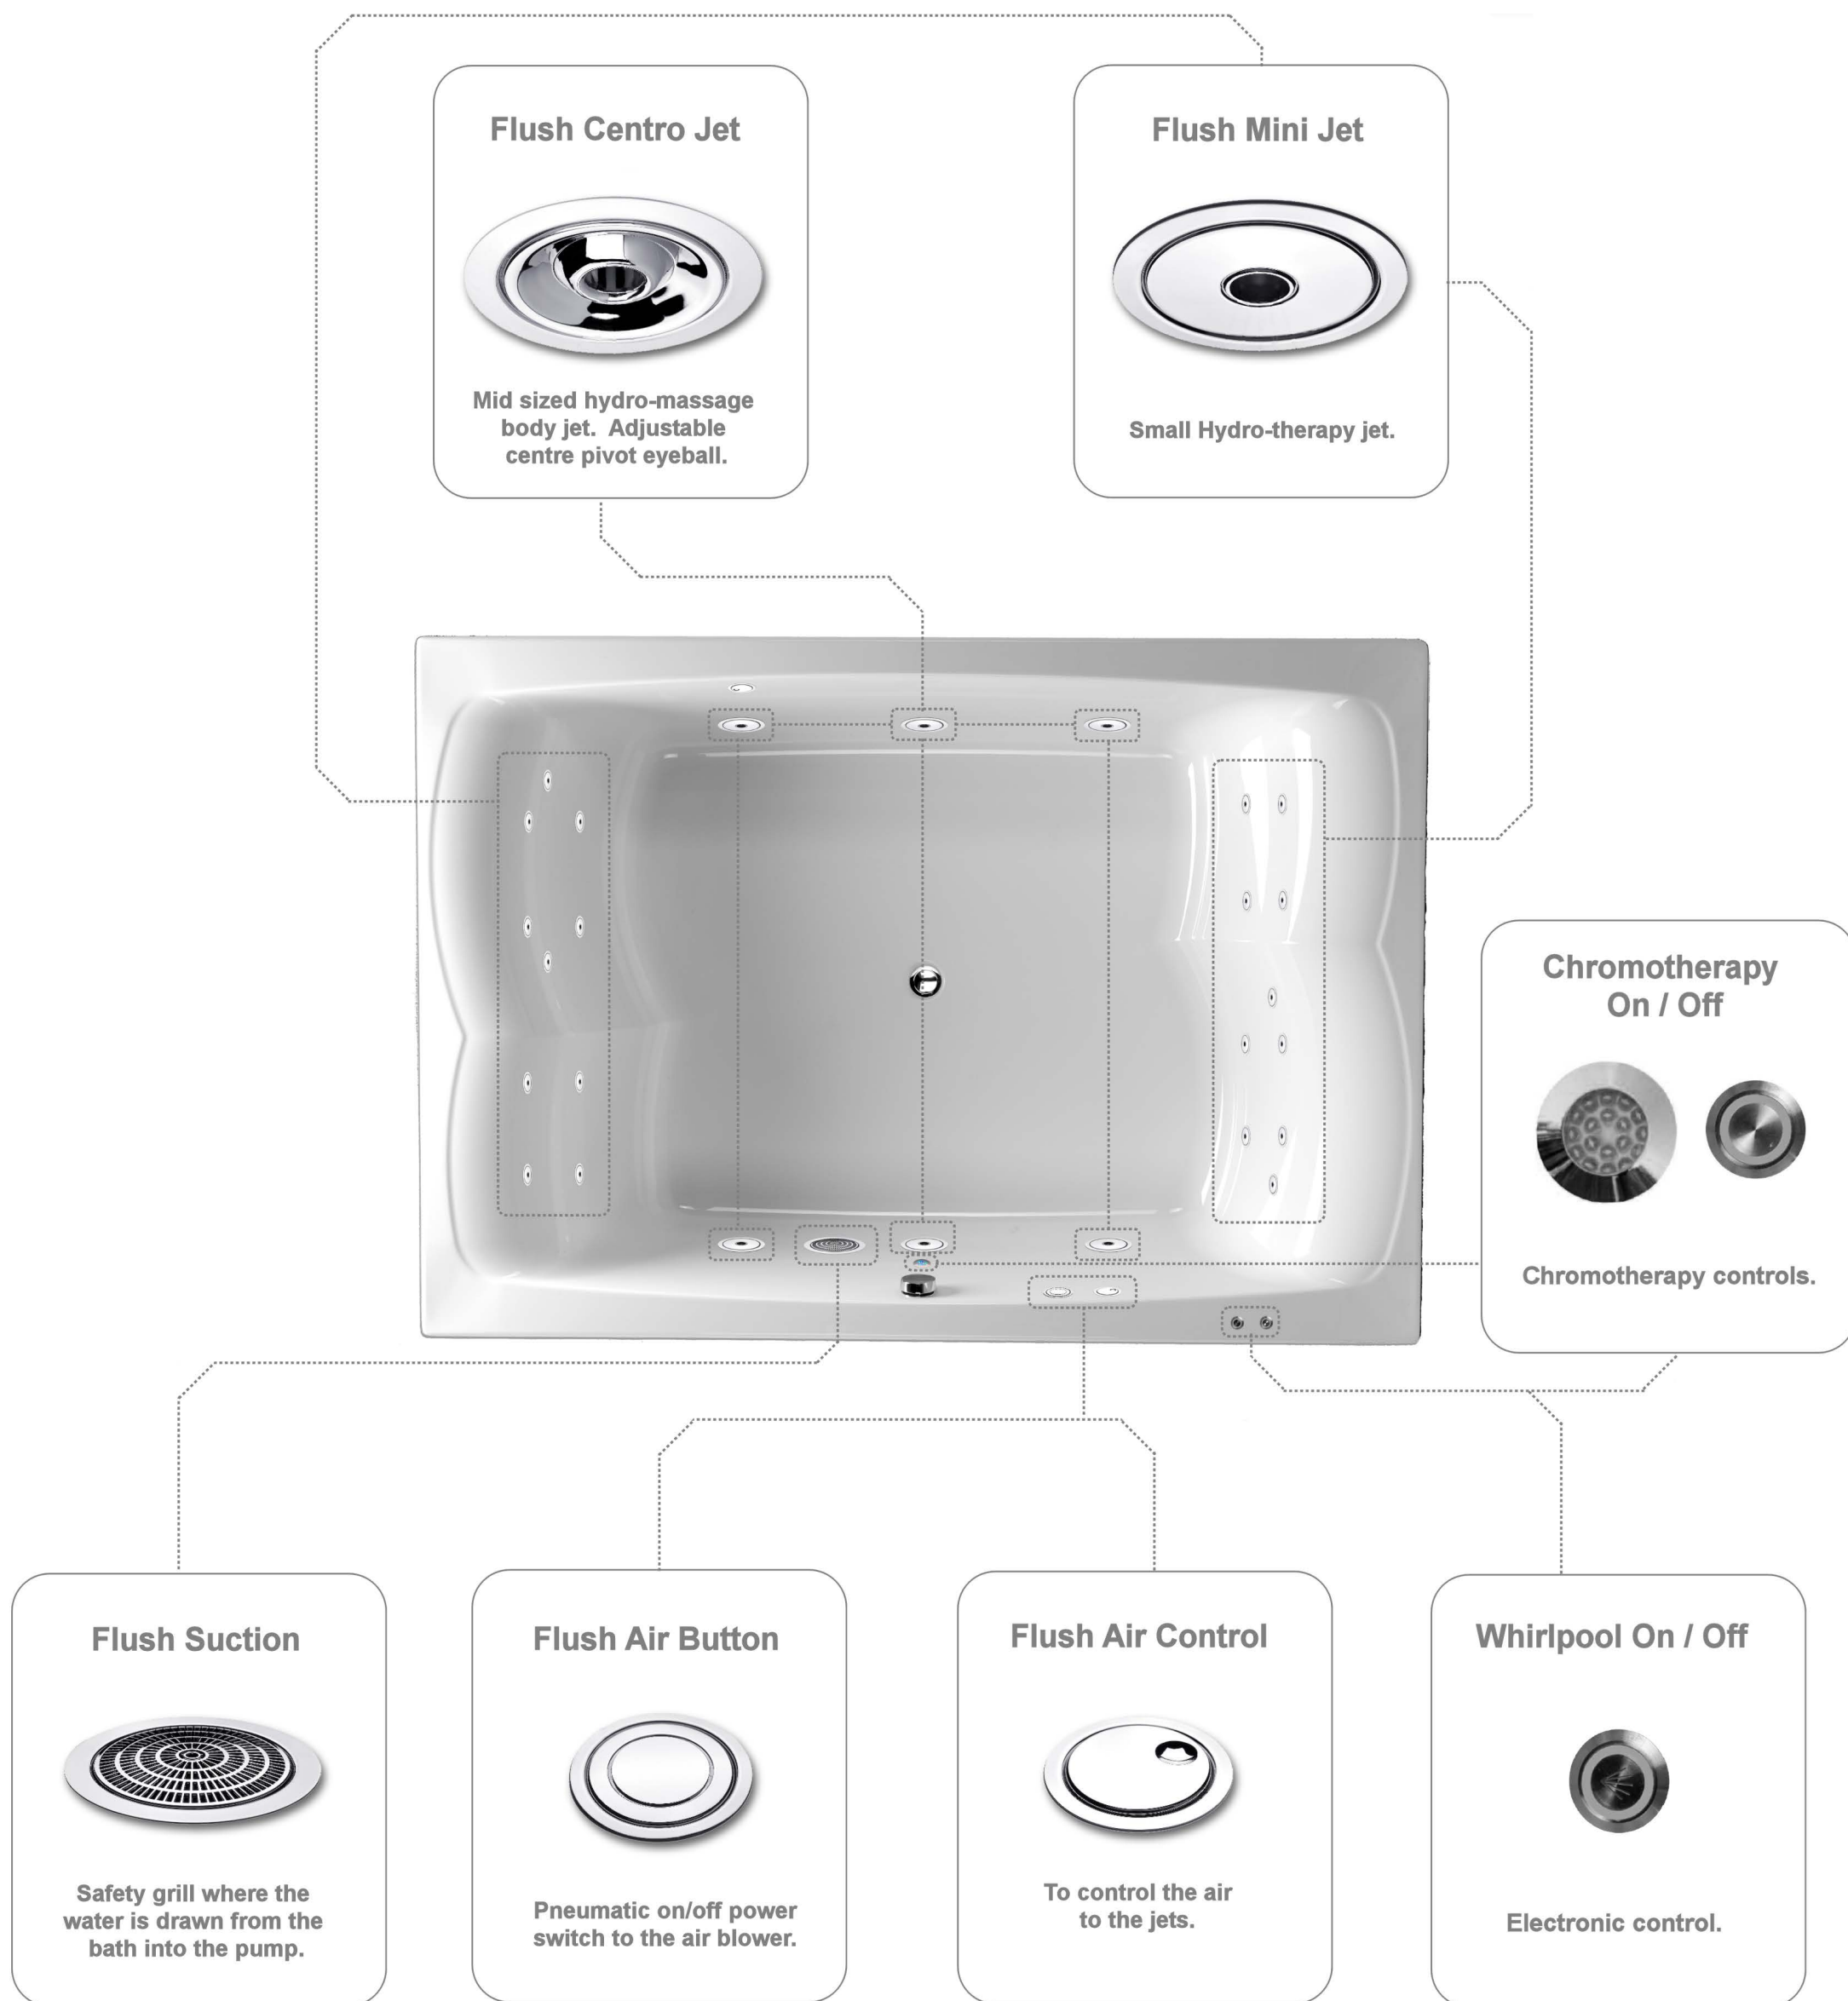

Celsius Duo / Clenda

- Option 1 Pneumatic 6 Side Jets, 2x6 Back Jets, 2x4 Foot Jets
- Option 2 Pneumatic Chromotherapy 6 Side Jets, 2x6 Back Jets, 2x4 Foot Jets
- Option 3 Electronic 6 Side Jets, 2x6 Back Jets, 2x4 Foot Jets
- Option 4 Electronic Chromotherapy 6 Side Jets, 2x6 Back Jets, 2x4 Foot Jets